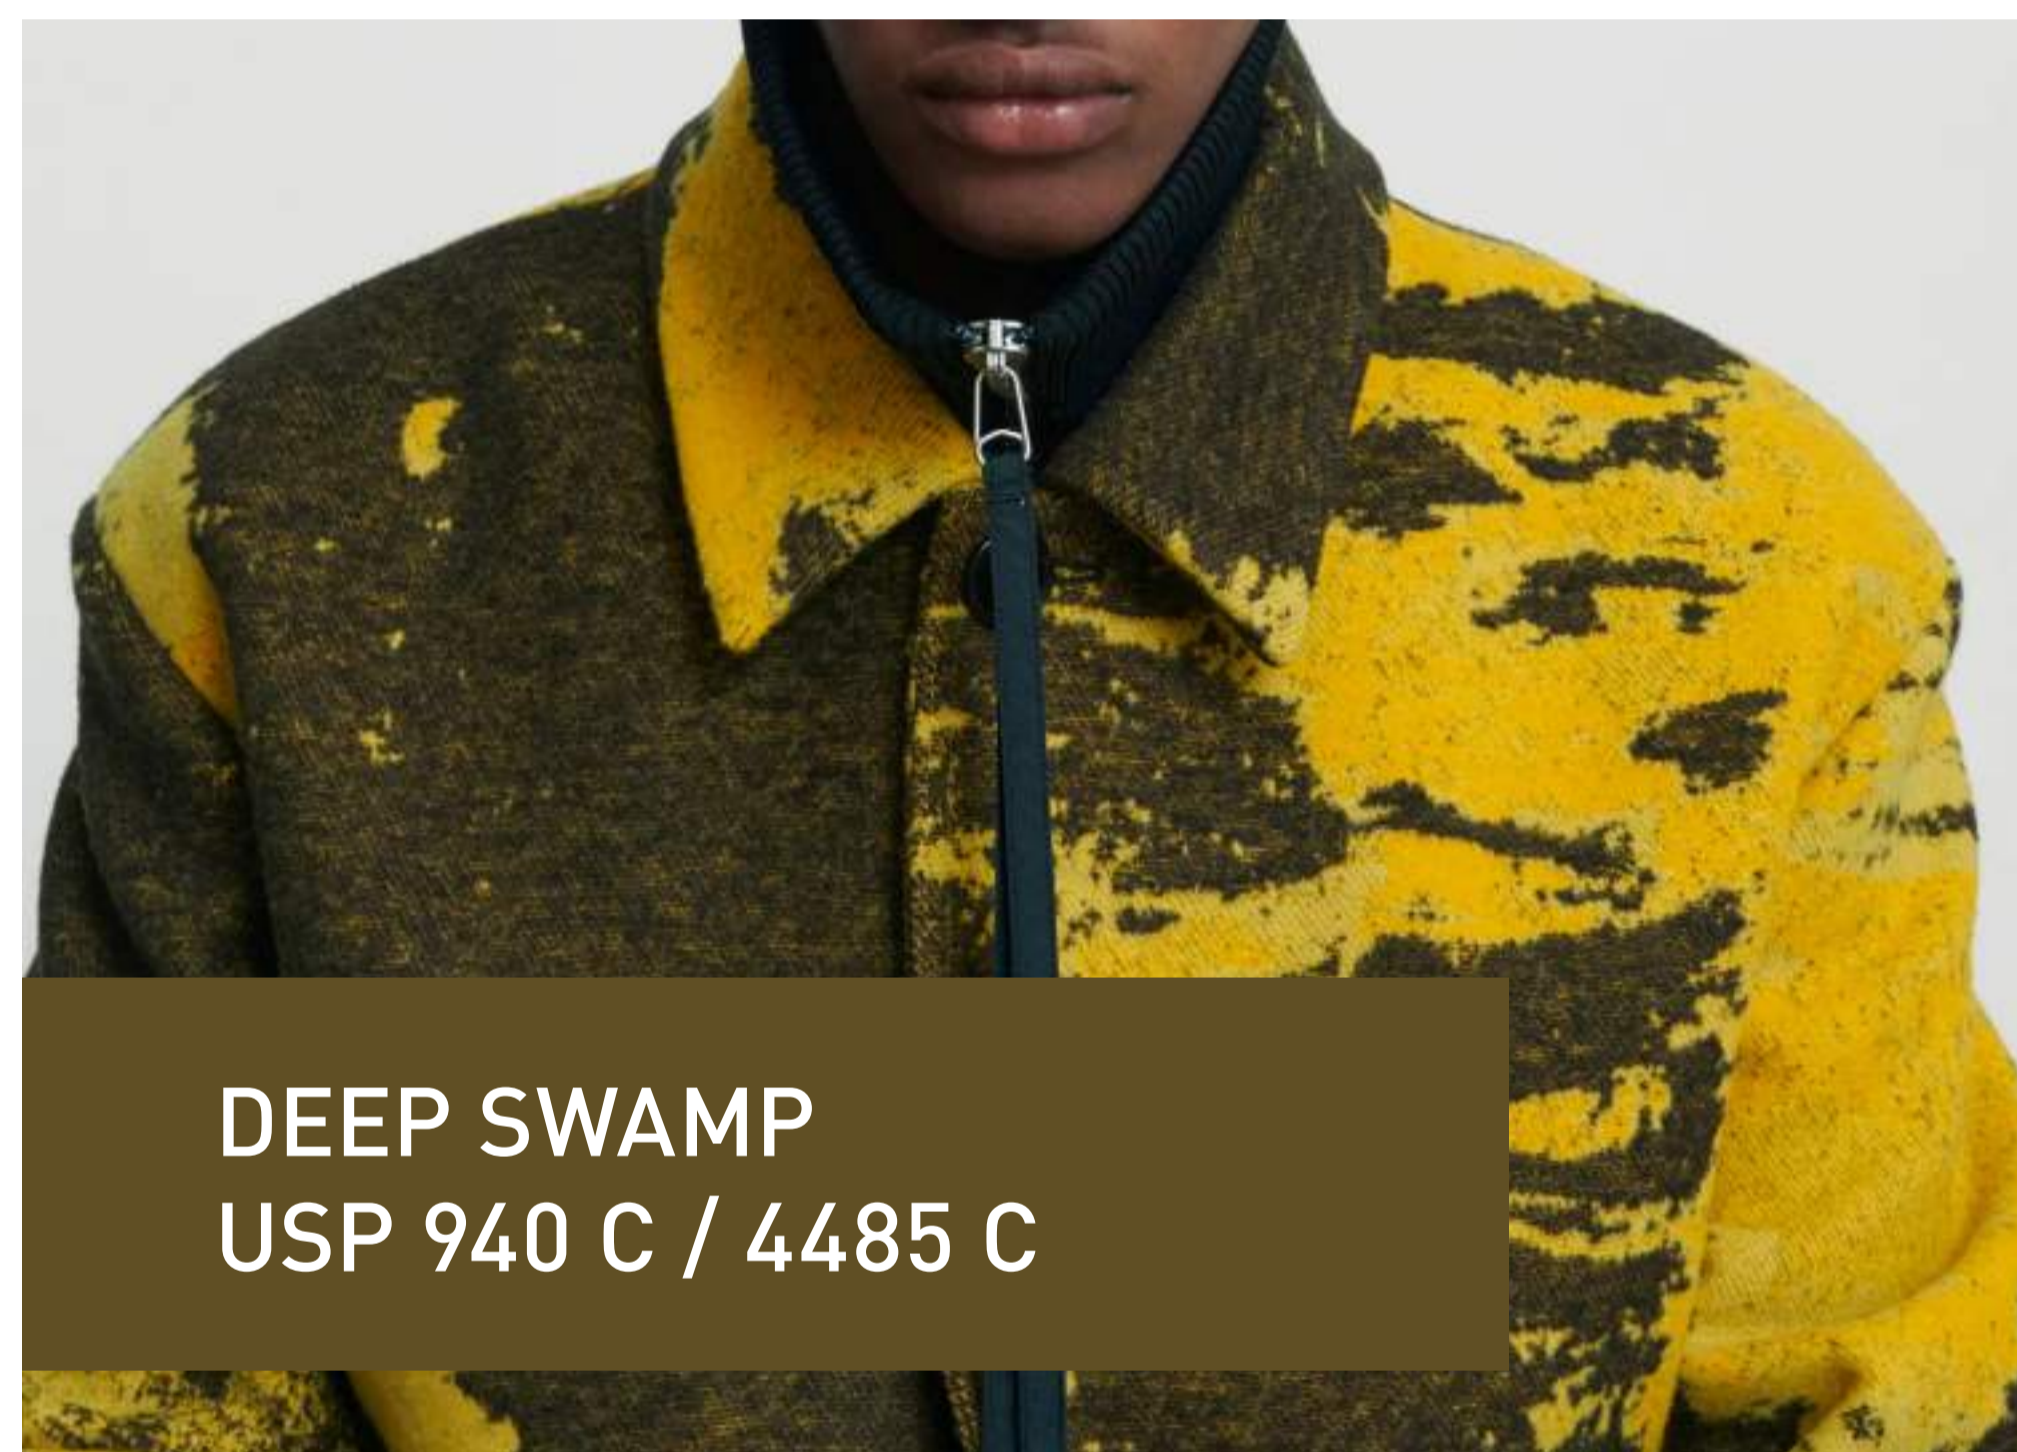

KEY COLOURS

A/W 23/24 MENS