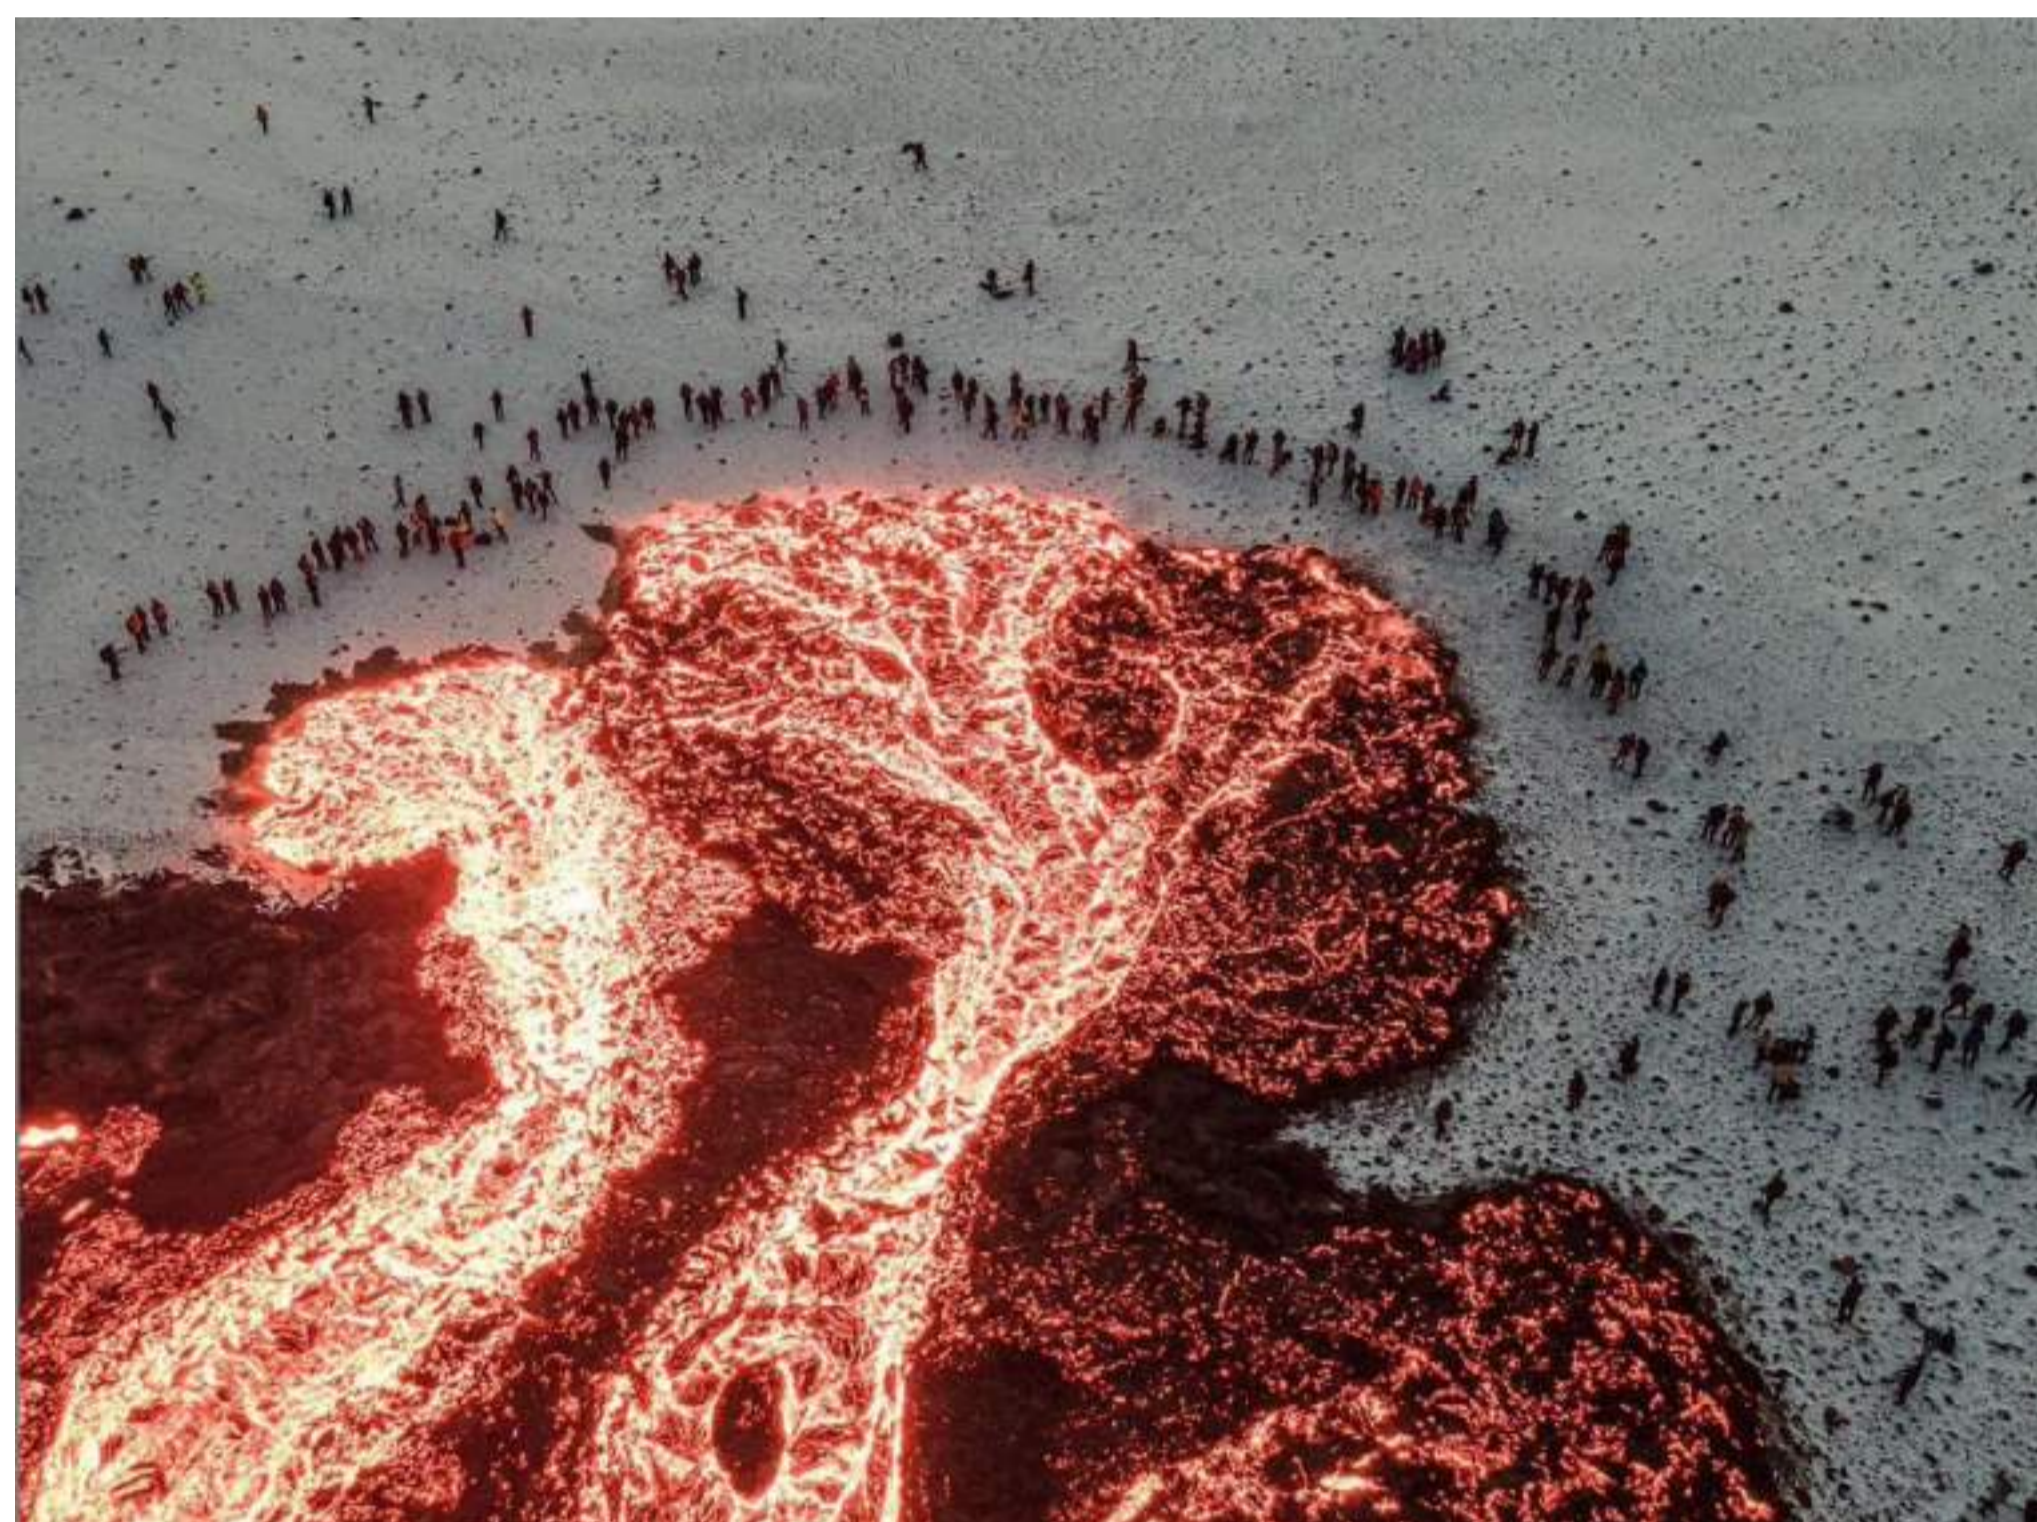

PALETTE

PRECIPICE